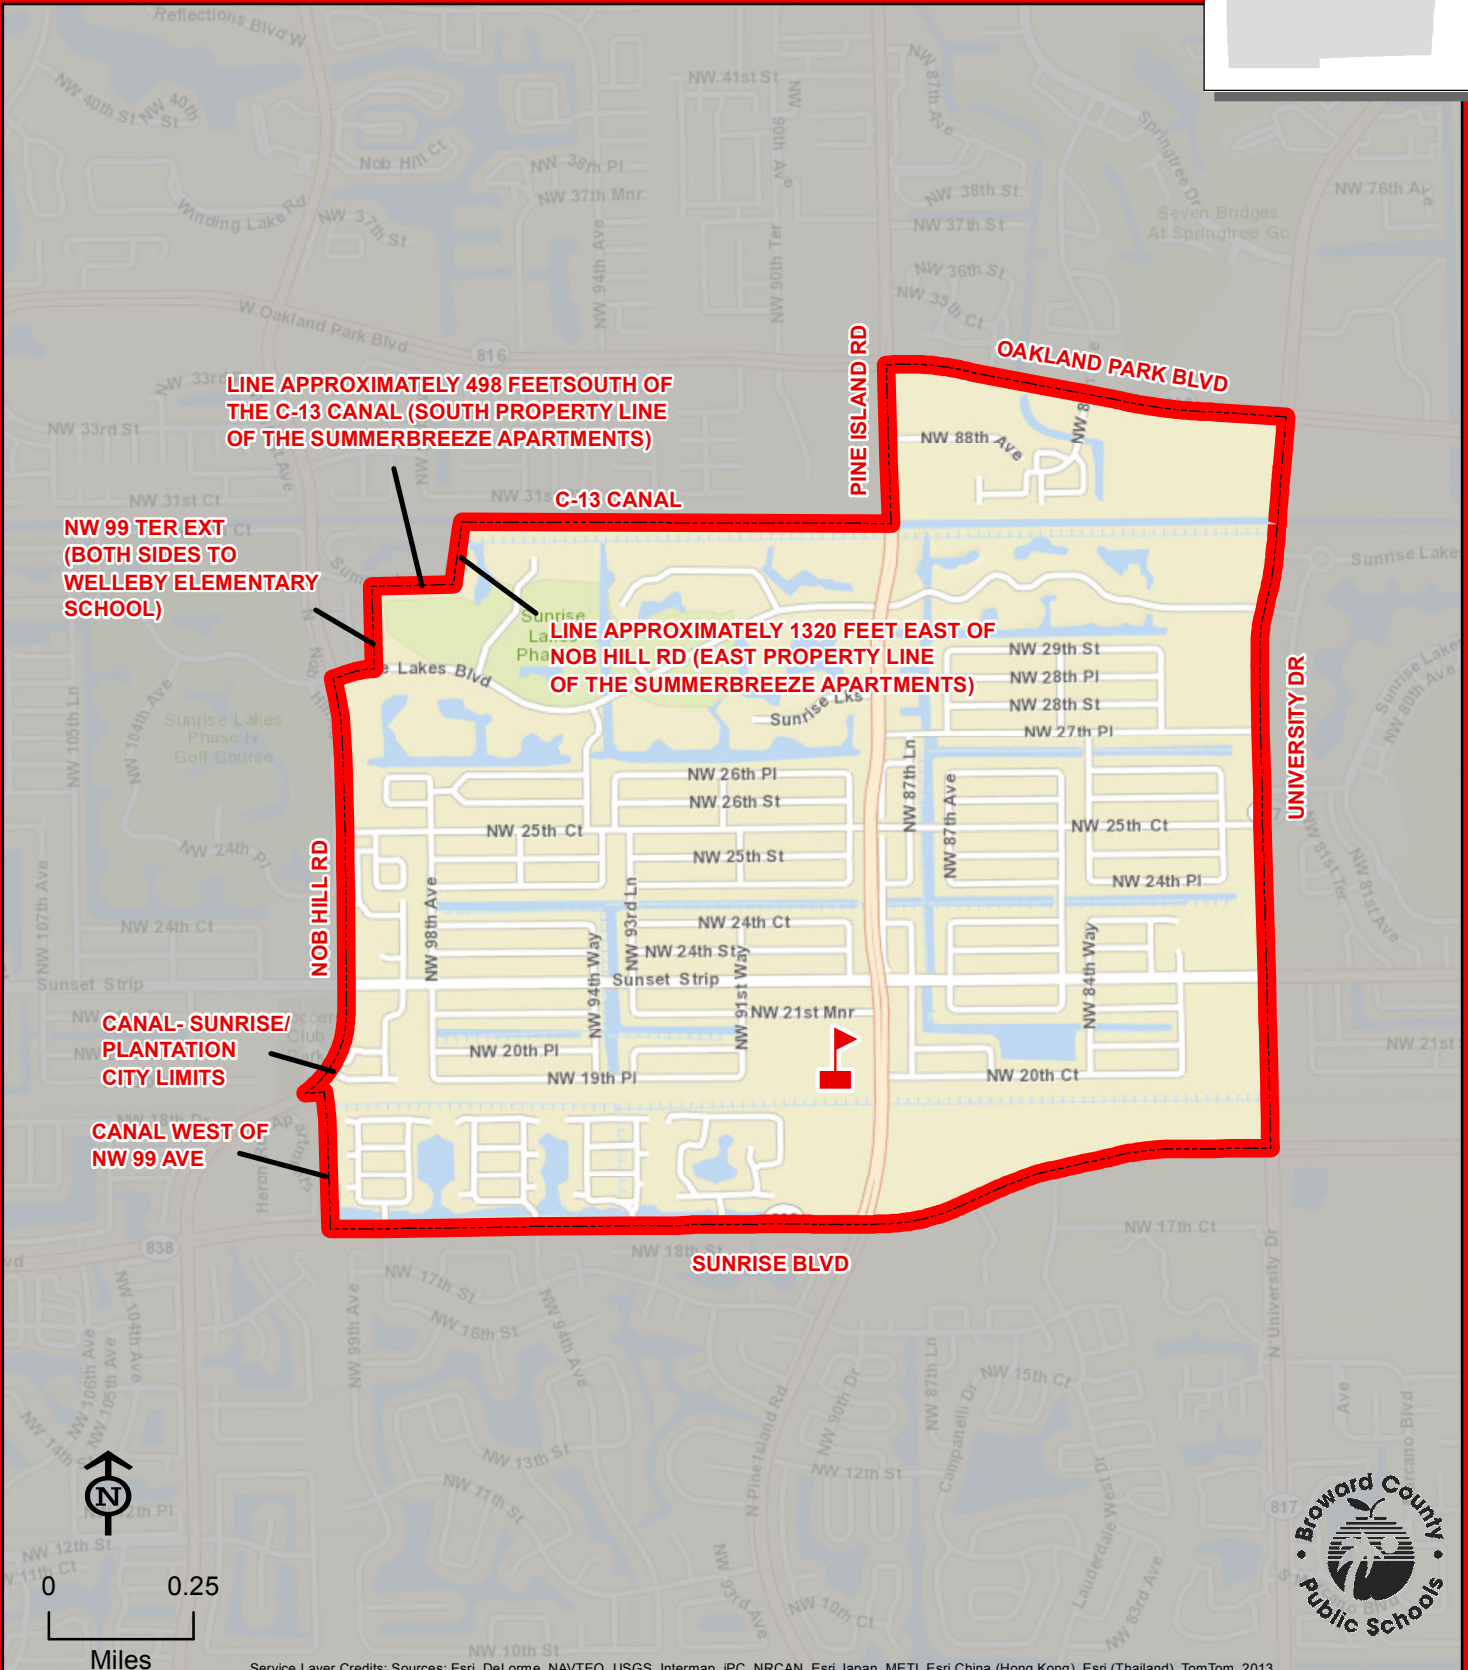

# HORIZON ELEMENTARY SCHOOL

2101 PINE ISLAND ROAD  
SUNRISE, FLORIDA 33322  
754-322-6450

**HORIZON**